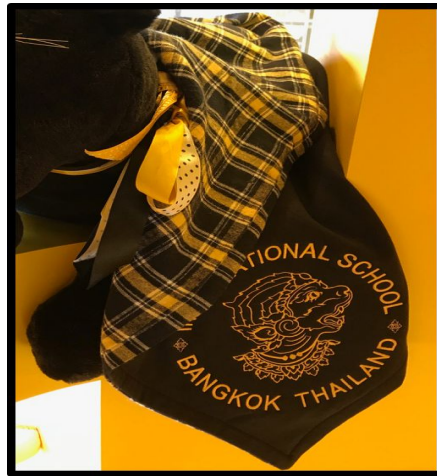

Red and Pink have straws. All other colors are Chute style open mouth bottles with attached screw lid.

GIFTS

Plush Panthers
 Small 200 Baht
 Medium 400 Baht
 Large 600 Baht

Reversible Blanket
 One Size
 Price: 1200 Baht

Medium Elephant
 Price: 500 Baht

Small Elephants
 Made by Second Chance Bangkok
 using recycled uniform shirts
 Green, Red, Blue, White
 Price: 300 Baht

Each Elephant comes in an organza bag and with a signing pen. 5 designs to choose from.