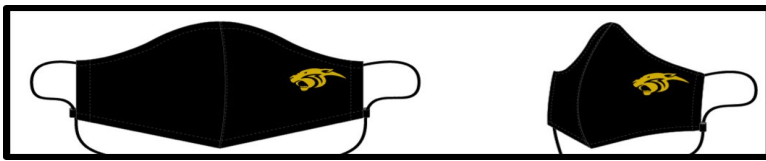

Choose A, B, or C

D is out of stock

Price: 500 Baht

ISB Pencil Case

Each case design is unique

Price: 200 Baht

ISB Coin Purse

Each purse design is unique

Price: 100 Baht

MISCELLANEOUS

Panther Mask
 Size: Adult
 Price: 100 Baht

Panther Mask with Lanyard
 Size: Child
 Price: 100 Baht

ISB Square Mask
 Size: Adult
 Price: 100 Baht

Panther Athletic Socks
 Black or White
 Size: M, L
 Price: 300 Baht

Panther Socks
 Gold or White
 Size: Child or Adult
 Price: 250 Baht

ISB Buff Yellow
 One Size
 Price: 300 Baht

ISB Buff Black
 One Size
 Price: 300 Baht

Headband/Sweatband
 Black, White or Gold
 Price: 200 Baht