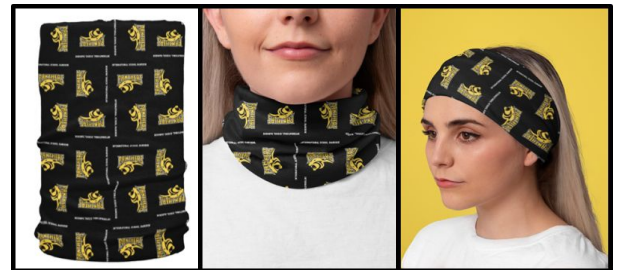

Choose A, B, or C

D is out of stock

Price: 500 Baht

ISB Pencil Case

Each case design is unique

Price: 200 Baht

ISB Coin Purse

Each purse design is unique

Price: 100 Baht

MISCELLANEOUS

Panther Mask
 Size: Adult
 Price: 100 Baht

Panther Mask with Lanyard
 Size: Child
 Price: 100 Baht

ISB Square Mask
 Size: Adult
 Price: 100 Baht

Panther Athletic Socks
 Black or White
 Size: M, L
 Price: 300 Baht

Panther Socks
 Gold or White
 Size: Child or Adult
 Price: 250 Baht

ISB Buff Yellow
 One Size
 Price: 300 Baht

ISB Buff Black
 One Size
 Price: 300 Baht

Headband/Sweatband
 Black, White or Gold
 Price: 200 Baht